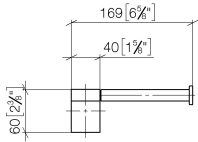

83 500 670

- width 166mm
- height 60 mm
- 73mm projection

	Chrome	83 500 670-00
	Brushed Platinum	83 500 670-06
	Dark Chrome	83 500 670-19
	Matte Black	83 500 670-33
	Brushed Chrome	83 500 670-93

83 500 670

mm [inches]

83 500 670

Parts for other finishes can be found here: Brushed Platinum

Spare parts list

No.	Item Number	Name	Quantity used	Delivery time
1	05 17 20 736 00 90	fixing set	1	2
2	09 31 11 049 90	pin	1	2
3	08 17 67 502-00	holder	1	10
4	04 31 11 113 00 90	pin	1	2
5	90 28 22 650 00-00	holder	1	10