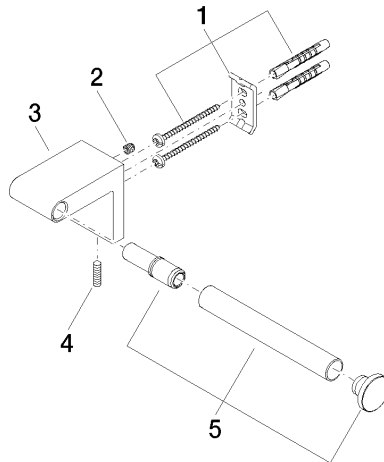

83 500 670

- width 166mm
- height 60 mm
- 73mm projection

	Chrome	83 500 670-00
	Brushed Platinum	83 500 670-06
	Dark Chrome	83 500 670-19
	Matte Black	83 500 670-33
	Brushed Chrome	83 500 670-93

83 500 670

mm [inches]

83 500 670

Parts for other finishes can be found here: Brushed Platinum

Spare parts list

No.	Item Number	Name	Quantity used	Delivery time
1	05 17 20 736 00 90	fixing set	1	2
2	09 31 11 049 90	pin	1	2
3	08 17 67 502-00	holder	1	10
4	04 31 11 113 00 90	pin	1	2
5	90 28 22 650 00-00	holder	1	10